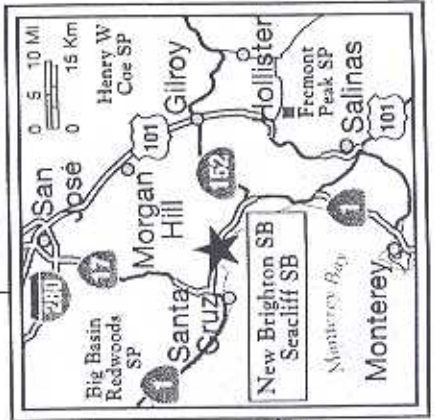

New Brighton State Beach

HWY 1 N 1005
Kennedy
to State Park Dr, Aptos

GSC REHEARSALS
6/30, 7/17, 7/14

PERFORMANCE AREA 8/14/10
Edge of bluffs
Last year's campsite

LEGEND

	Accessible Campsite
	Bike Campsite
	Campfire Center
	Camp Host
	Group Campsite
	Hookup Site
	Parking
	Picnic Area
	Premium Campsite
	Restrooms
	Ranger Station
	RV Sanitation Station
	Showers
	Telephone
	Trail
	Train Tracks

For Emergencies Dial 9-1-1

Maps not to scale