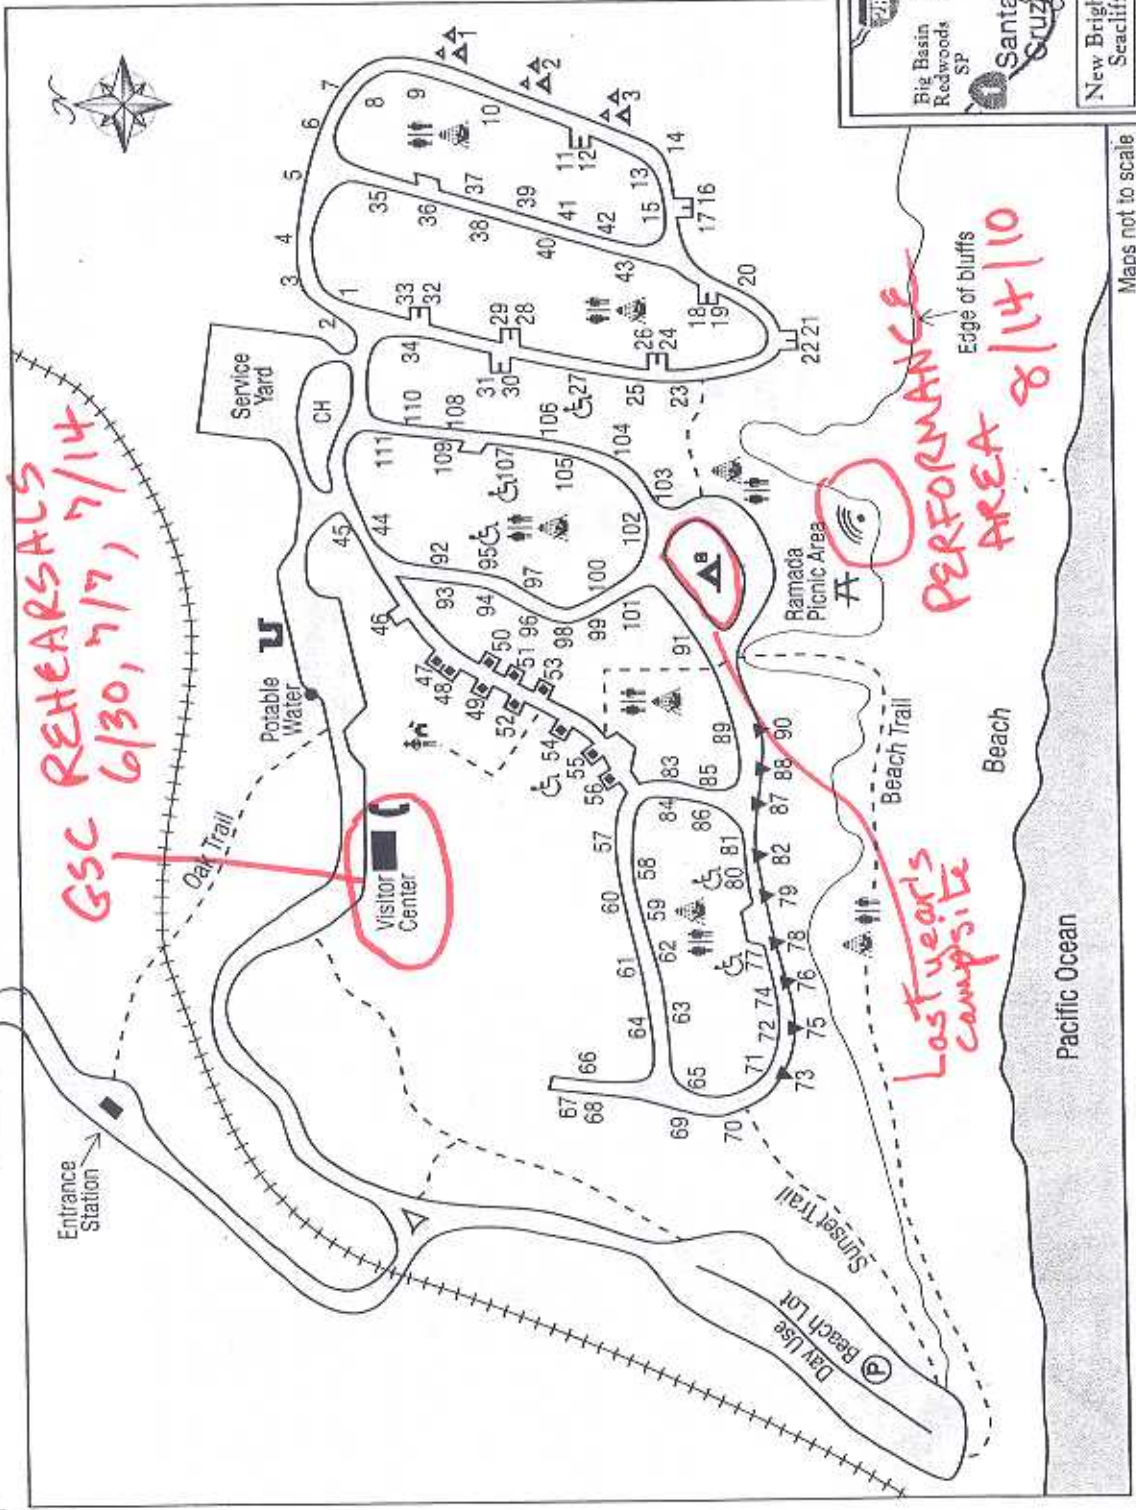

New Brighton State Beach

HWY 1 N 1005
Kennedy
to State Park Dr, Aptos

GSC REHEARSALS
6/30, 7/17, 7/14

PERFORMANCE AREA 8/14/10
Edge of bluffs
Last year's campsite

LEGEND

	Accessible Campsite
	Bike Campsite
	Campfire Center
	Camp Host
	Group Campsite
	Hookup Site
	Parking
	Picnic Area
	Premium Campsite
	Restrooms
	Ranger Station
	RV Sanitation Station
	Showers
	Telephone
	Trail
	Train Tracks

For Emergencies Dial 9-1-1

Maps not to scale